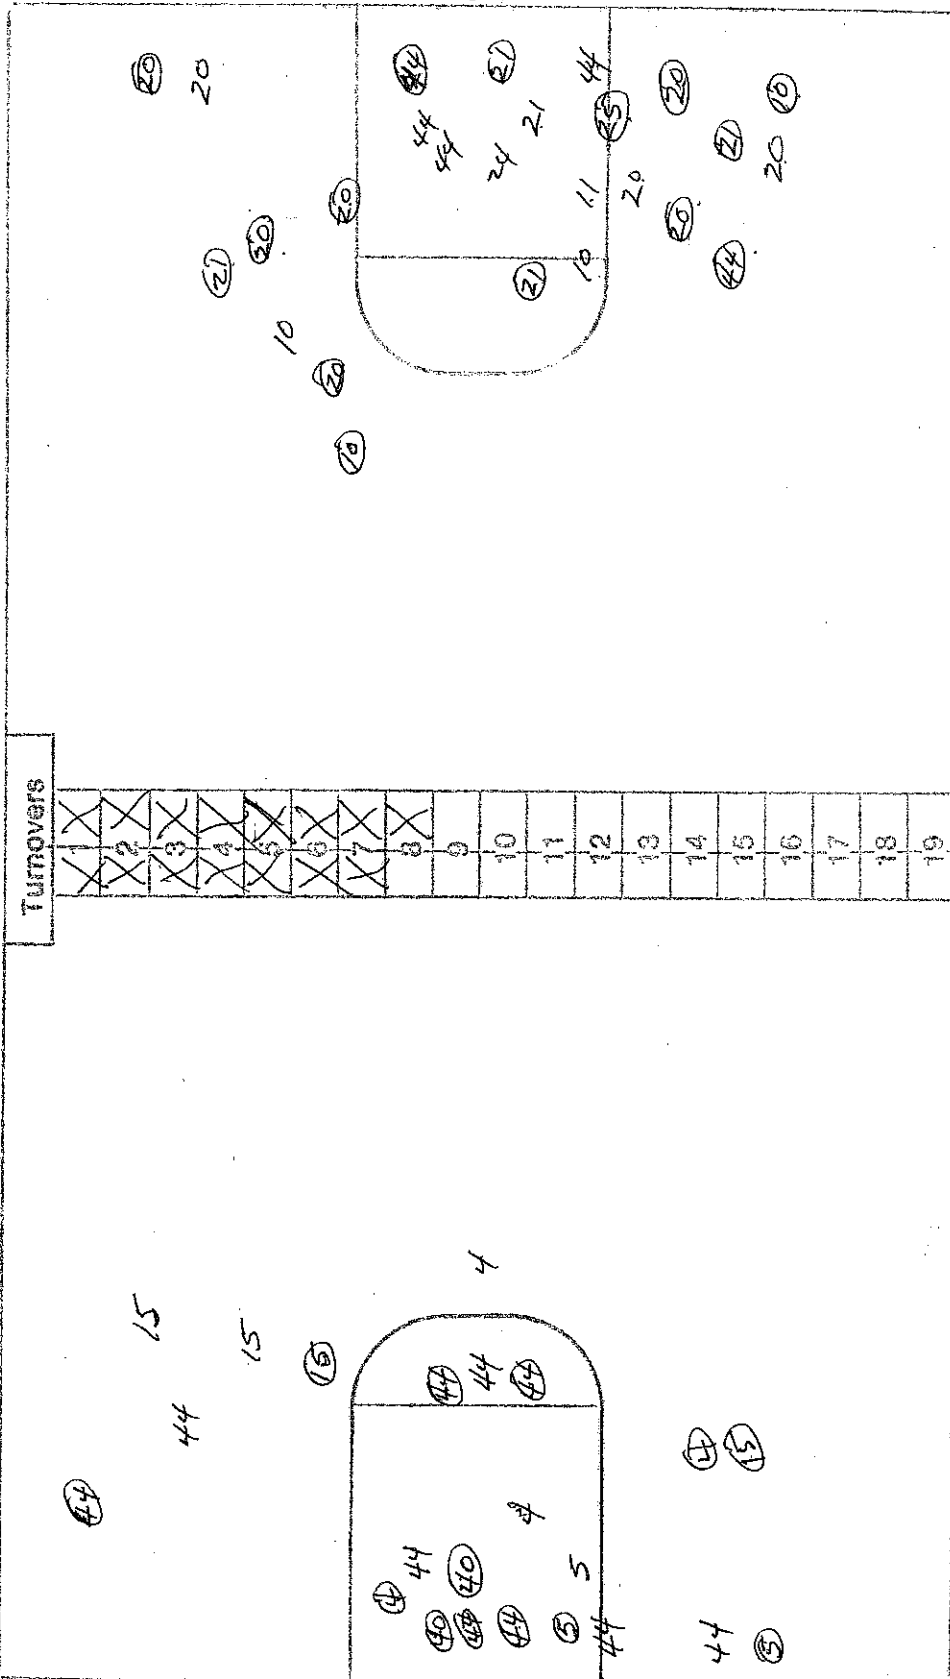

BALLARD	20	11	12	21			64
MASON CO.	17	13	16	16			62

Technical Fouls:

Attendance 18,000

GAME 10-1

NCAA BASKETBALL SHOT CHART

First Half

Second Half

(Circle one)

Layups

Team BALLARD 31

Team MASON CO 30

Attempted 26

Made 15

Percentage _____

Attempted 22

Made 13